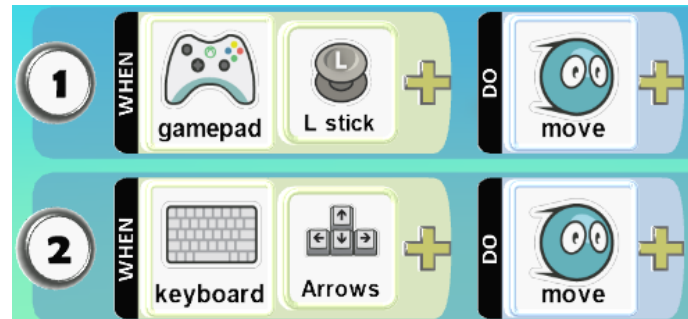

Let Me Drive

Use the left stick or the arrow keys to drive a character.

When the left stick or arrow keys are not being pressed, the character is free to move on its own.

Let Me Drive

Use the left stick or the arrow keys to drive a character.

Let a second player control another character:

Note: Another way to guide a character is to have it follow the cursor:
WHEN see cursor DO move toward