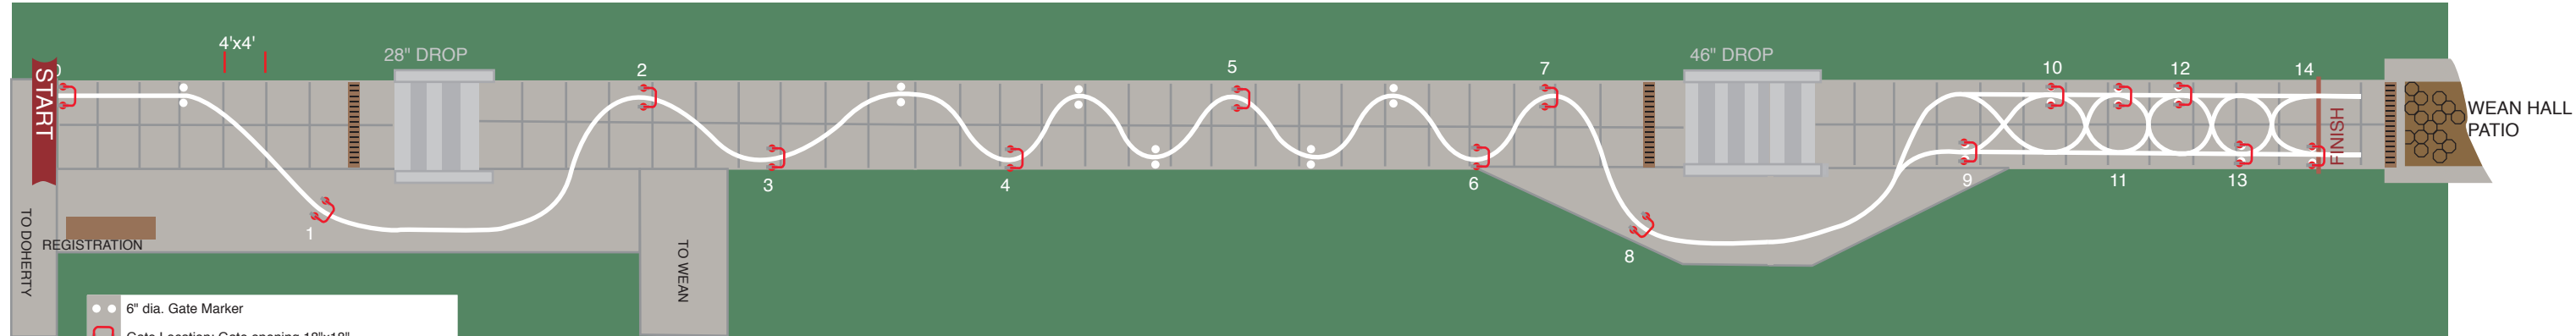

April 16, 2010 Mobot Course Layout

- ● 6" dia. Gate Marker
- 🔴 Gate Location: Gate opening 18"x18"
- * Actual Gate Locations will be announced 48 hours prior to race

for more details, e-mail Mobot@cs.cmu.edu, or see www.cs.cmu.edu/~mobot