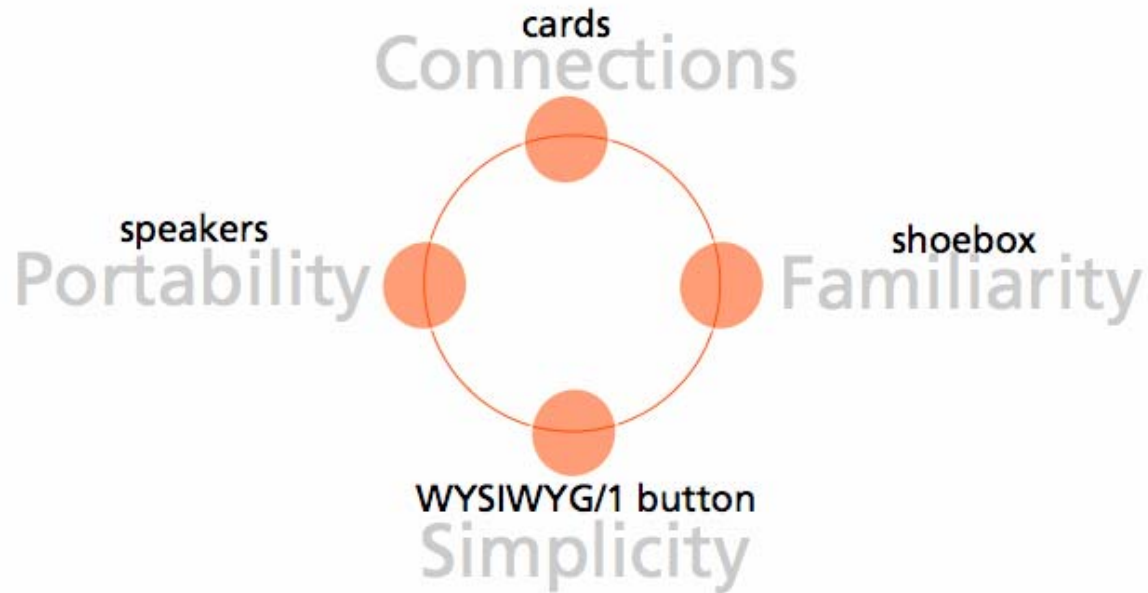

inTune

A music player designed for seniors that enhances connections with friends and family through sharing of music with personalized cards.

inTune

Video sketch

inTune explained

STATIONARY

Control Panel

Display holder
One-button play
Share/record feature

Storage Unit

Stores music
Stores mementos

PORTABLE

Lightweight
Volume control

Validated Themes

inTune summary

Questions?