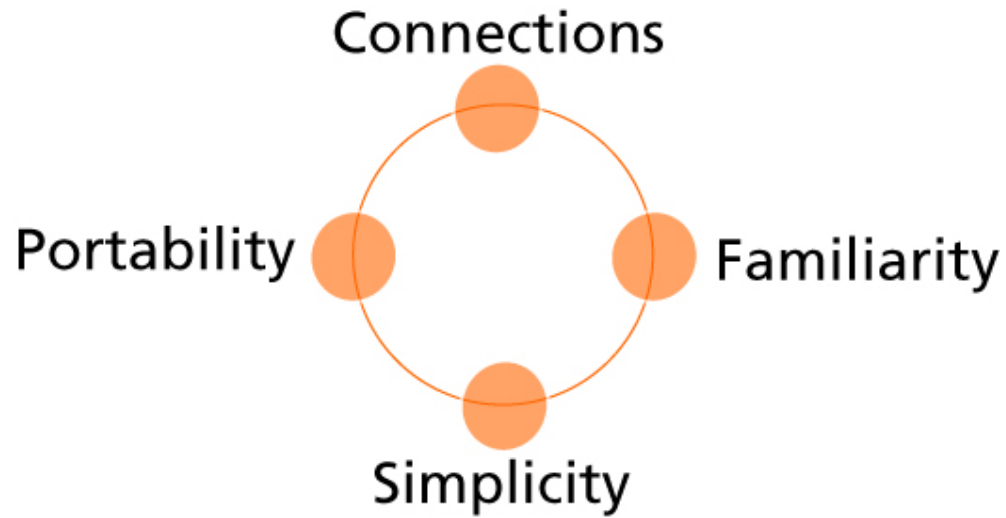

Validated Themes