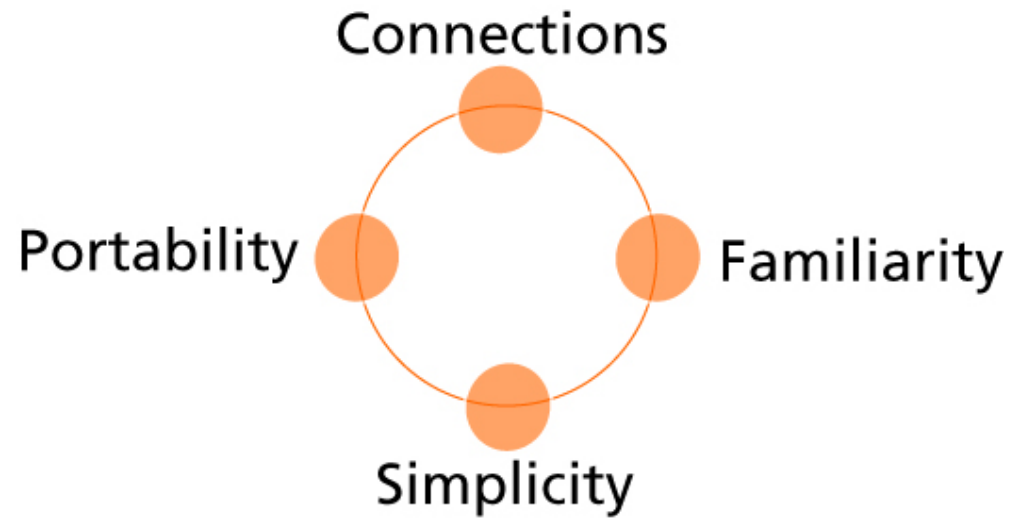

Postcard

shared experience

“I think that would
be a lot of fun”

Shoebox

direct manipulation

“If you could organize
all my CDs ...”

We synthesized

Design Prototype

inTune

A music player designed for seniors that enhances connections with friends and family through sharing of music with personalized cards.

inTune

Video sketch

inTune explained

STATIONARY

Control Panel

Display holder
One-button play
Share/record feature