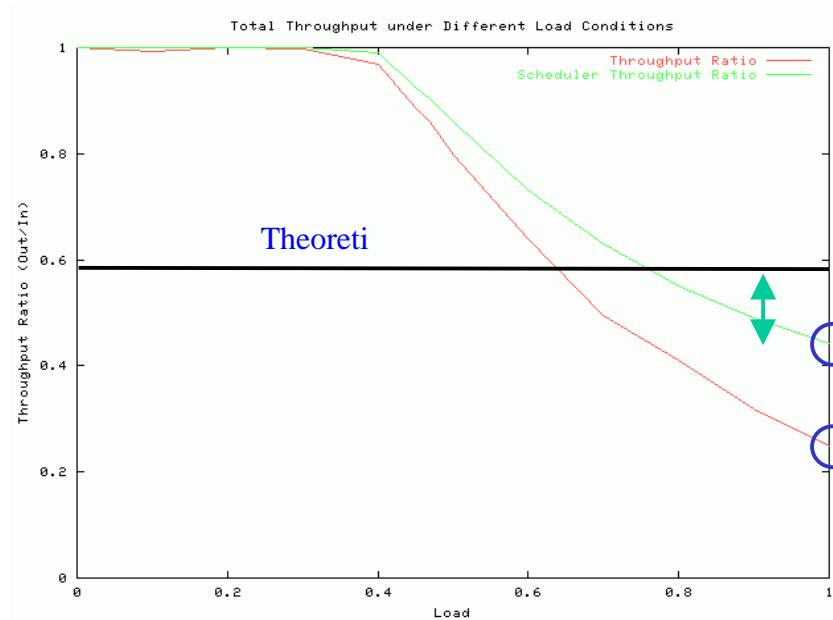

Scheduler throughput is 55%

Overall throughput is 40%

Scheduler throughput is 45%

Overall throughput is 30%