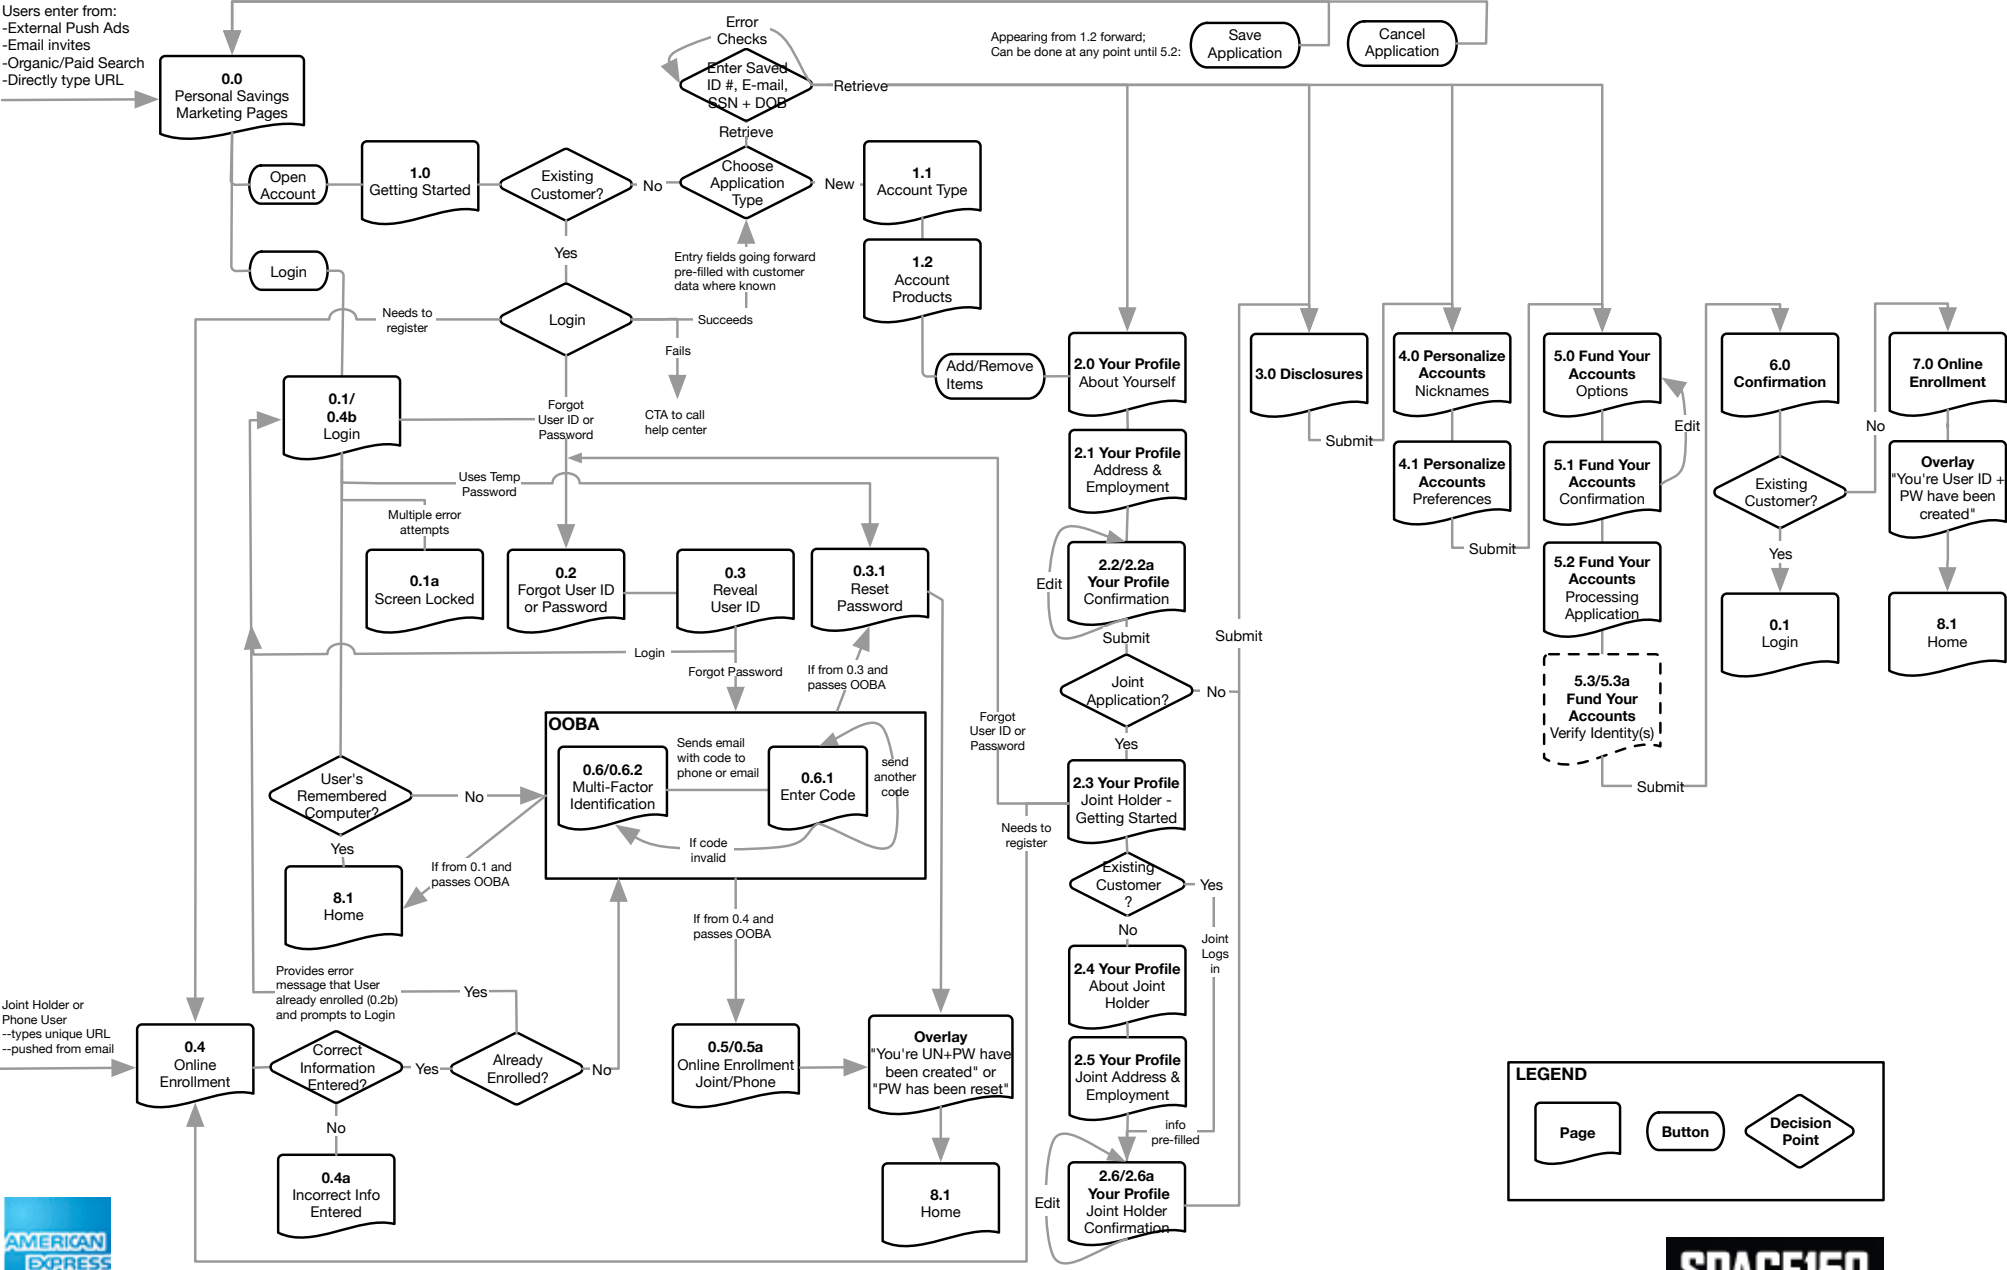

# AMERICAN EXPRESS PERSONAL SAVINGS

**Master Flow**  
Account Opening and Servicing

Thu May 31 2012

**SPACE150**

# Account Opening/Login

# Account Servicing

Right Toolbar:

Global Toolbar:

Users enter from:  
 -Login  
 -Online Enrollment  
 -Account Opening